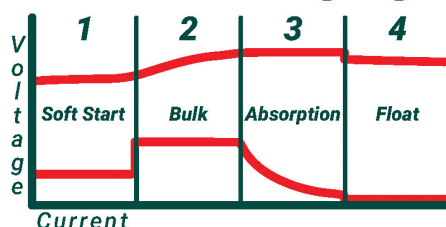

DISCOVERY 60

Pb/Gel

Ca/Ca

AGM

4 level charging

ENG • A new range of completely electronic battery charger with no output voltage spikes, which can damage the vehicles' circuit boards. Ideal for charging AGM, GEL and lead batteries. The user has the possibility of setting the charge voltage and current to various levels based on the models. Discovery 60: 6/12V voltage selection, four-level current steps, ideal for motorcycles and cars.